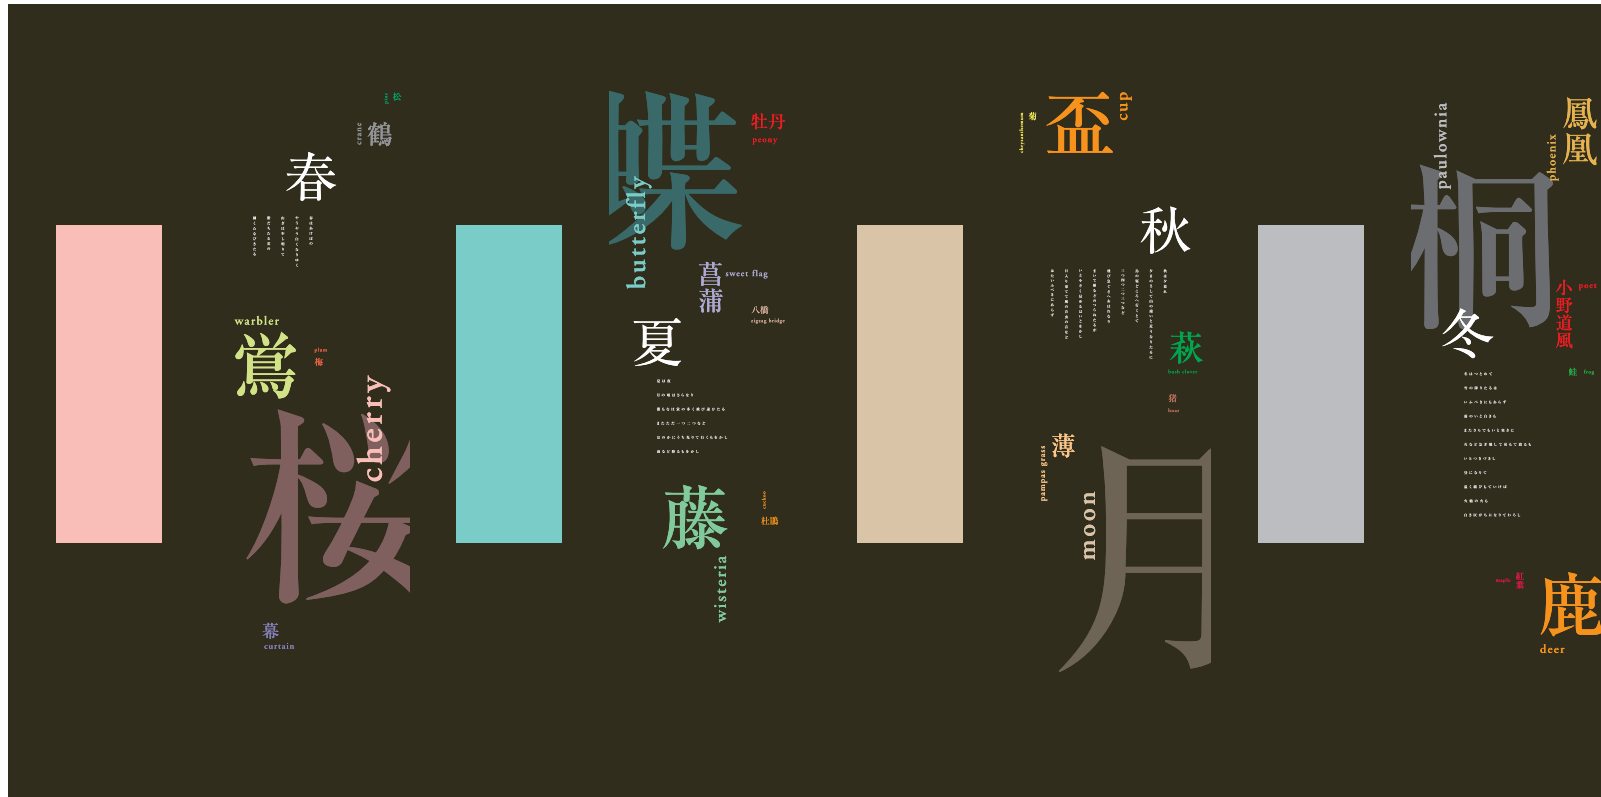

2001

Suntory
Yamazaki Whisky Night

graphics

Designed by Shinnoske Inc.

SHINOSKE INC.