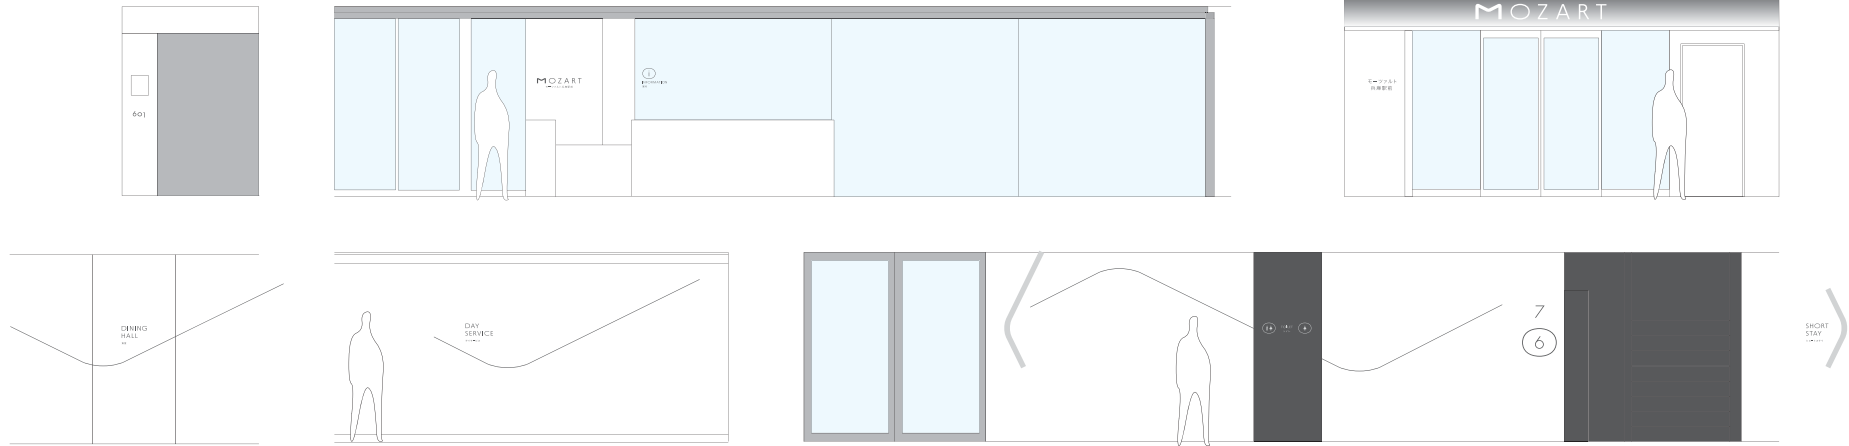

M O Z A R T

M O Z A R T

モーツァルト兵庫駅前

A B C C D D E F G G H

I J K L M N O O P Q Q

R R S T U V W X Y Z

0 o 1 1 2 2 3 4 5 6 7 8 9

(i) (i) (i) (i) 7 (7) 
! ? . , & % * () (6) 6

Mozart Design Elements Signage

Designed by Shinnoske Design

SHINOSKE DESIGN

6 Floor

7 Floor

Scale: 1/100