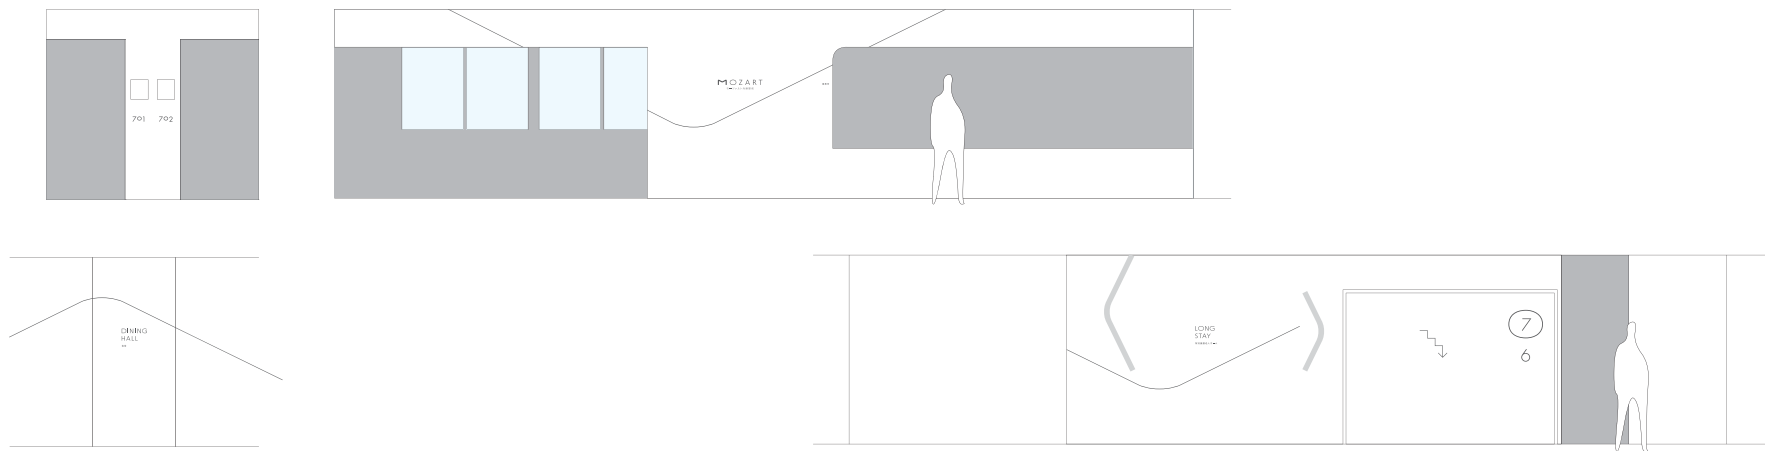

Mozart Design Elements Signage

Designed by Shinnoske Design

SHINOSKE DESIGN

6 Floor

7 Floor

Scale: 1/100